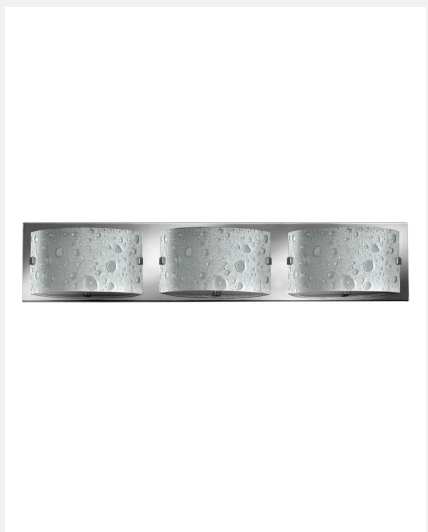

## Three Light Vanity 5923CM

ITEM NUMBER	5923CM
BRAND	Hinkley Lighting
MATERIAL	Metal
GLASS	Etched Bubble Art
HEIGHT	5.0"
WIDTH	24.0"
VOLTAGE	120v
WATTAGE	3-60w G-9 *Included
CERTIFICATION	C-US Damp Rated
EXTENSION	3.8"
TOP TO OUTLET	2.5"
BACK PLATE	24"W X 5"H

### FEATURES AND BENEFITS

- Suitable for use in damp (interior moist and outdoor no direct rain or sprinkler) locations as defined by NEC and CEC. Meets United States UL Underwriters Laboratories & CSA Canadian Standards Association Product Safety Standards
- Fixture is ADA compliant and adheres to the standards and guidelines listed by the Americans with Disabilities Act.
- For complete warranty information visit [\(hyperlink\)](#)
- 15 year finish warranty
- Lifetime warranty on electrical wiring and components
- Bold lines and a clean, minimalist style creates a modern look
- Sparkling chrome with reflective finish

FINISH	Chrome
--------	--------

AT HINKLEY, WE EMBRACE THE DESIGN PHILOSOPHY THAT YOU CAN MERGE TOGETHER THE LIGHTING, FURNITURE, ART, COLORS AND ACCESSORIES YOU LOVE INTO A BEAUTIFUL ENVIRONMENT THAT DEFINES YOUR OWN PERSONAL STYLE. WE HOPE YOU WILL BE INSPIRED BY OUR COMMITMENT TO KEEP YOUR 'LIFE AGLOW.'